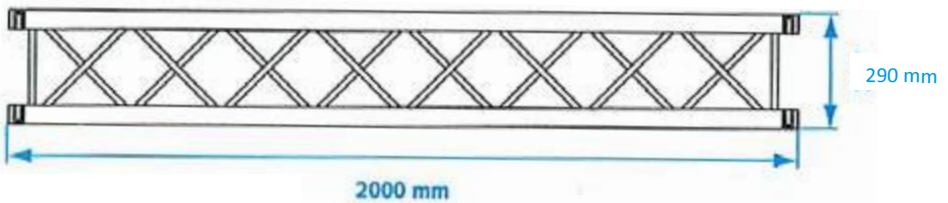

→ Calcul des charges

Structure FD 34 Eurotruss

Longueur en m	Point central en kg	Point réparti de manière uniforme (kg/m)
4	950	460
8	497	124
12	331	55
16	249	31