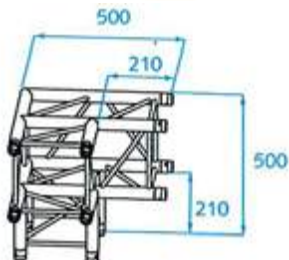

→ Calcul des charges

Structure FD 34 Eurotruss

Longueur en m	Point central en kg	Point réparti de manière uniforme (kg/m)
4	950	460
8	497	124
12	331	55
16	249	31