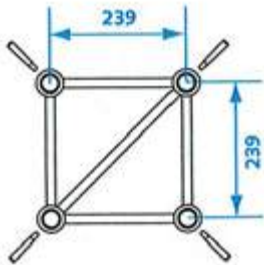

→ Calcul des charges

Structure FD 34 Eurotruss

Longueur en m	Point central en kg	Point réparti de manière uniforme (kg/m)
4	950	460
8	497	124
12	331	55
16	249	31