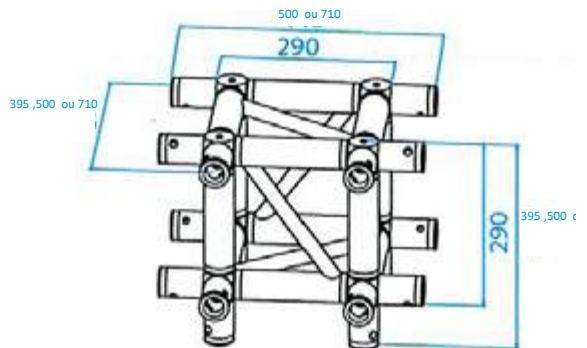

→ Calcul des charges

Structure FD 34 Eurotruss

Longueur en m	Point central en kg	Point réparti de manière uniforme (kg/m)
4	950	460
8	497	124
12	331	55
16	249	31